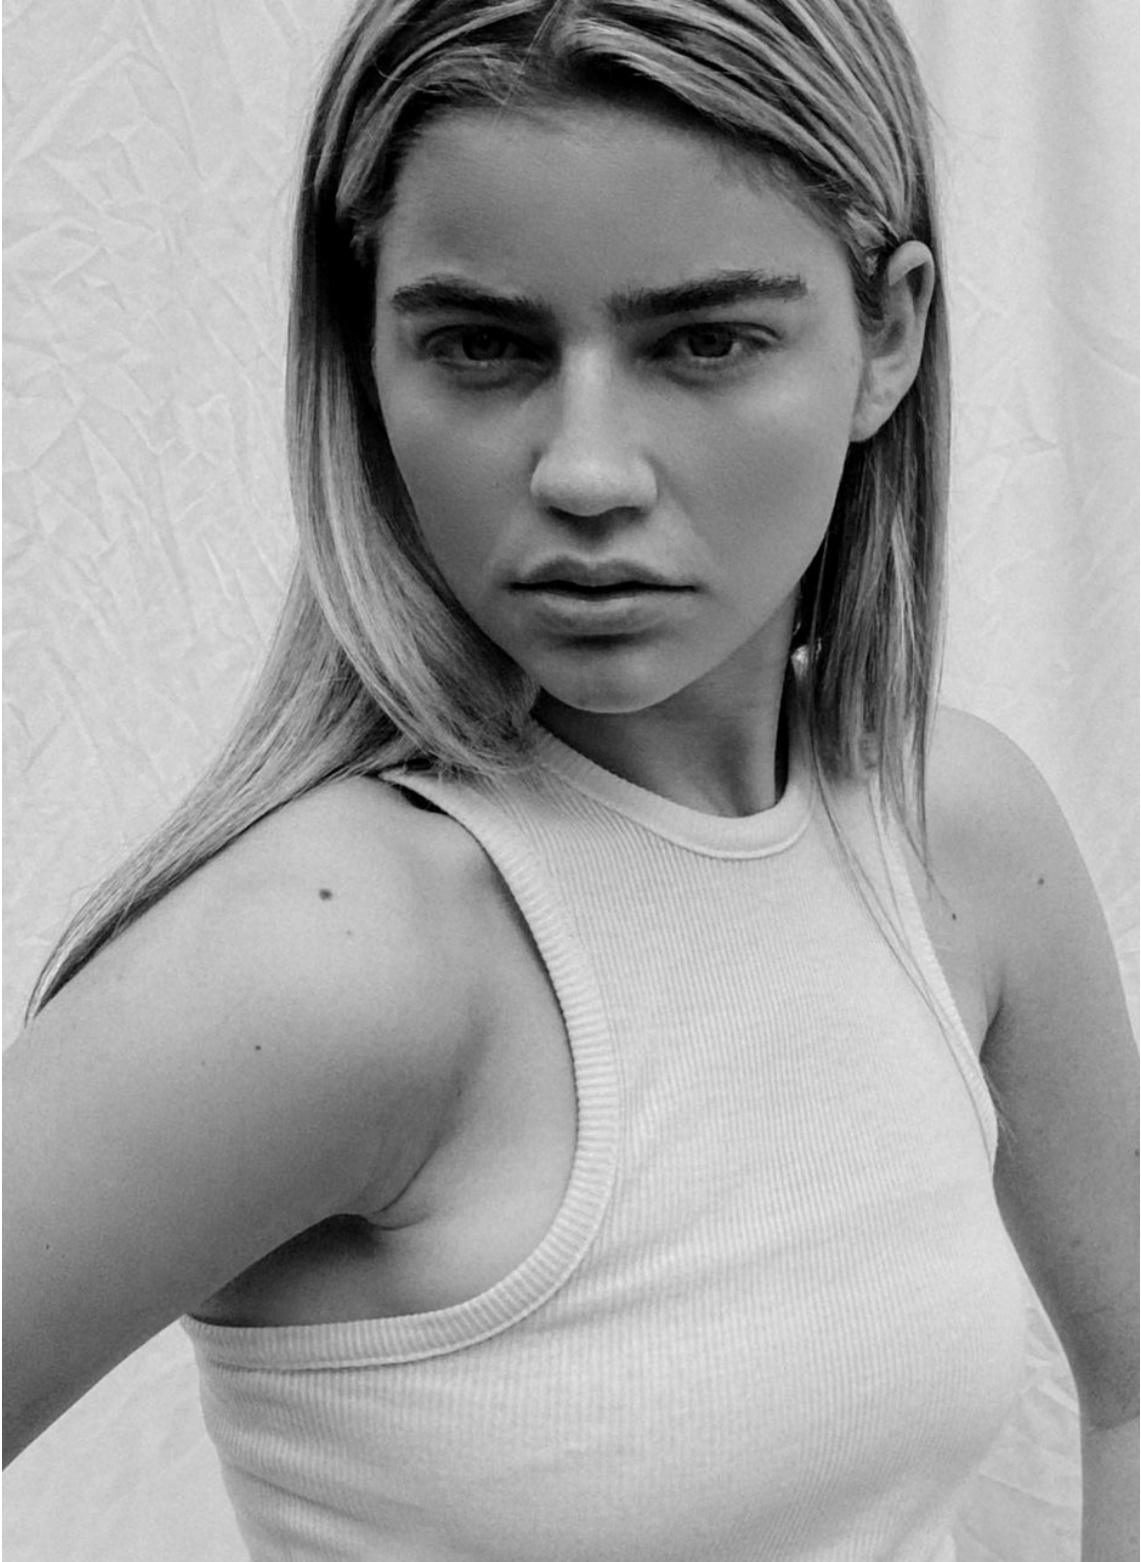

CLAIRE HOULIHAN

height 5'8.5 · bust 31.5" · waist 24" · hips 35" · dress 36 EU/6 US/8 UK
shoes size 40 EU/9 US/6.5 UK · hair blonde · eyes blue